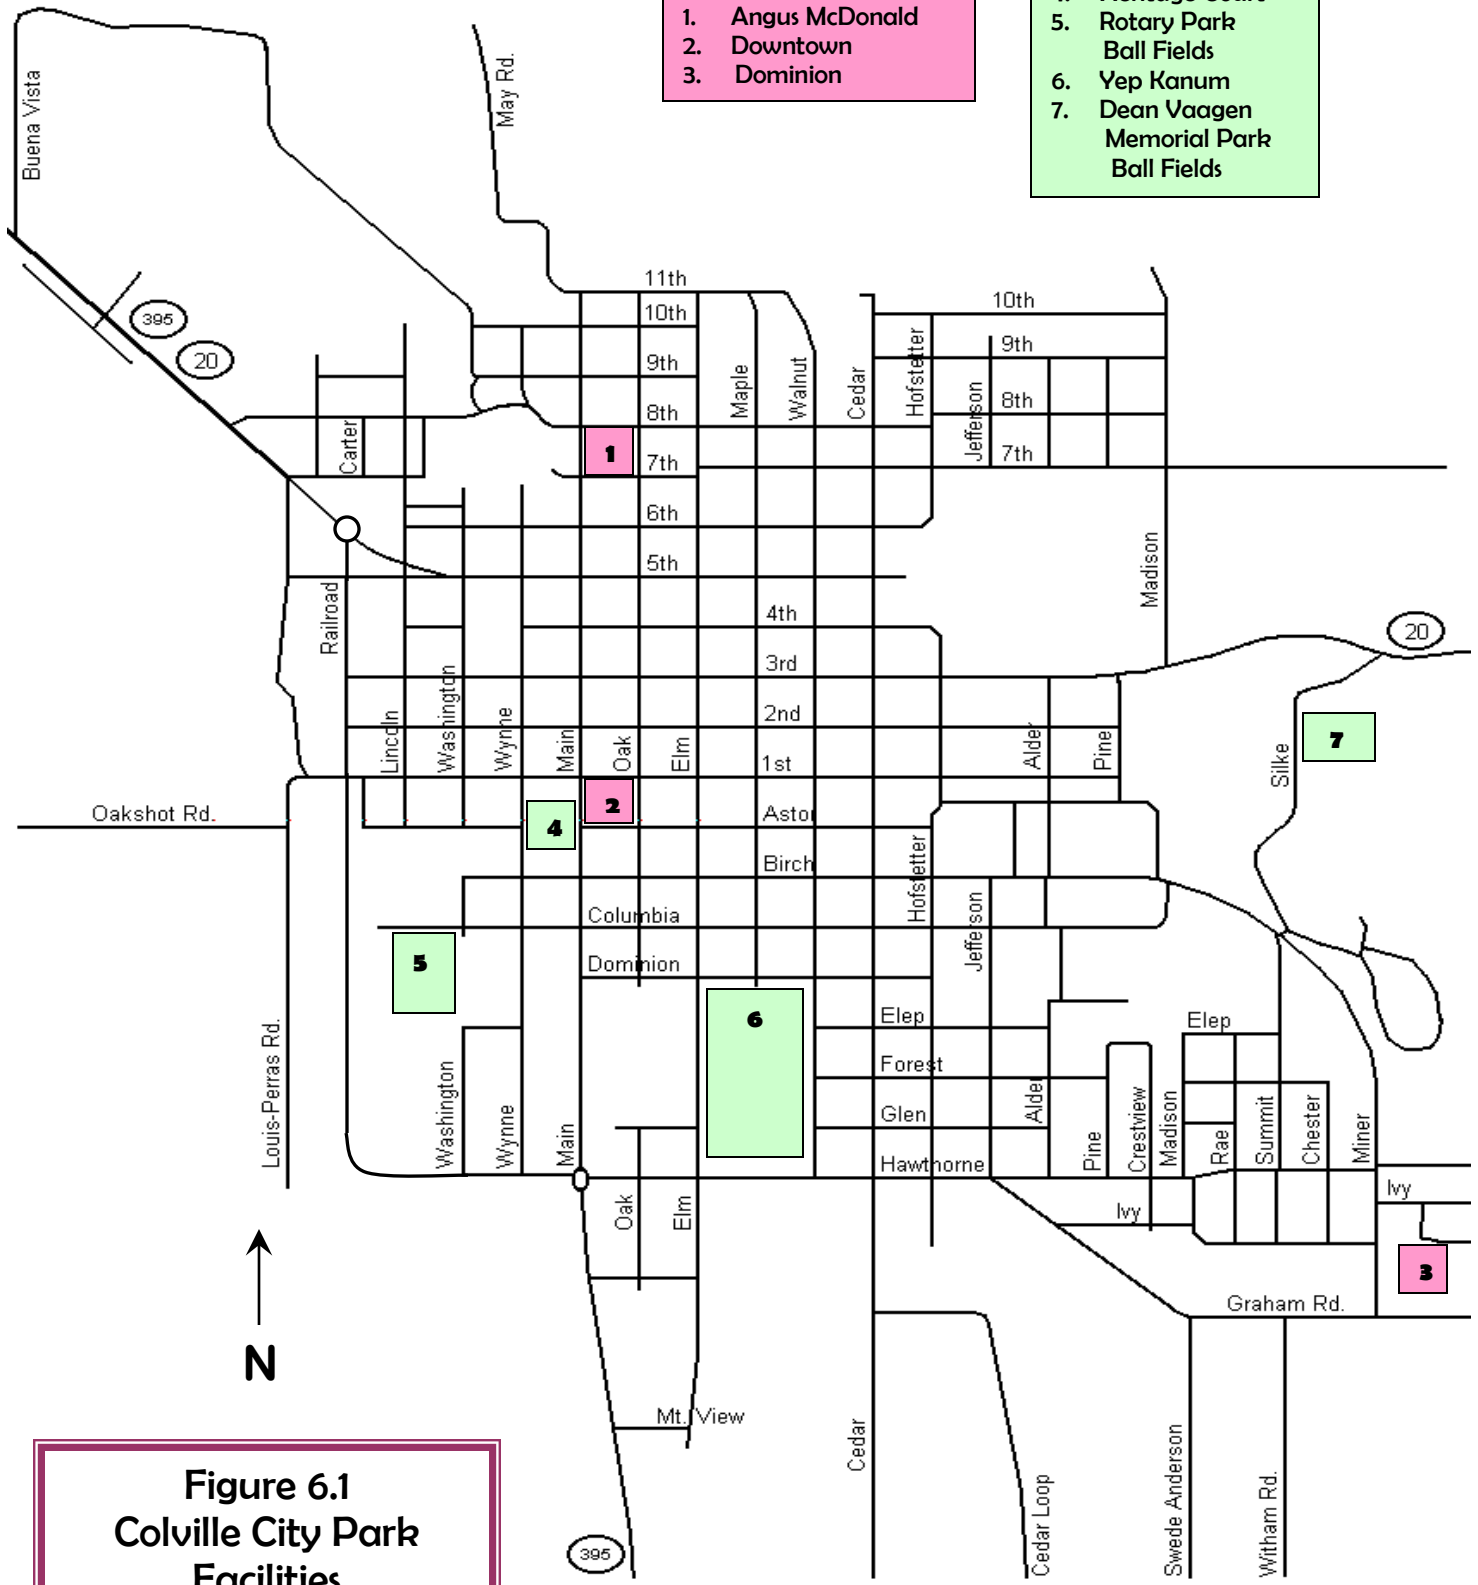

- Community Parks**
- 4. Heritage Court
  - 5. Rotary Park Ball Fields
  - 6. Yep Kanum
  - 7. Dean Vaagen Memorial Park Ball Fields

- Neighborhood Parks**
- 1. Angus McDonald
  - 2. Downtown
  - 3. Dominion

**Figure 6.1  
Colville City Park  
Facilities**